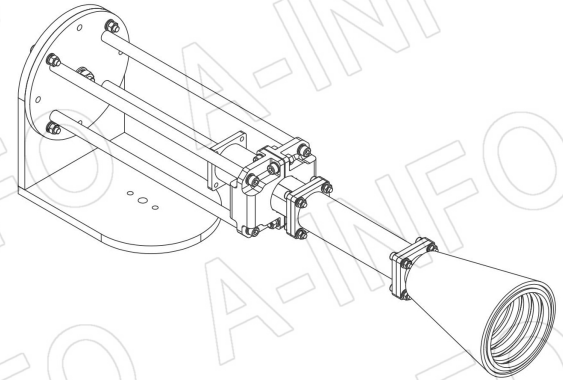

FBP100 Output with L Type Mounting Bracket (Option, P/N: LB-CNH-90-10-MBL)

AINFO Inc.

China(Beijing): Tel: (+86) 10-6266-7326,
China(Chengdu): Tel: (+86) 28-8519-2786,
USA: Tel: (+1) 949-639-9688,

Page 2 of 9

(+86) 10-6266-7327 Fax: (+86) 10-6266-7379
(+86) 28-8519-3044 Fax: (+86) 28-8519-3068
(+1) 949-639-9608 Fax: (+1) 949-639-9670

Website: www.ainfoinc.com
Email: sales@ainfoinc.com