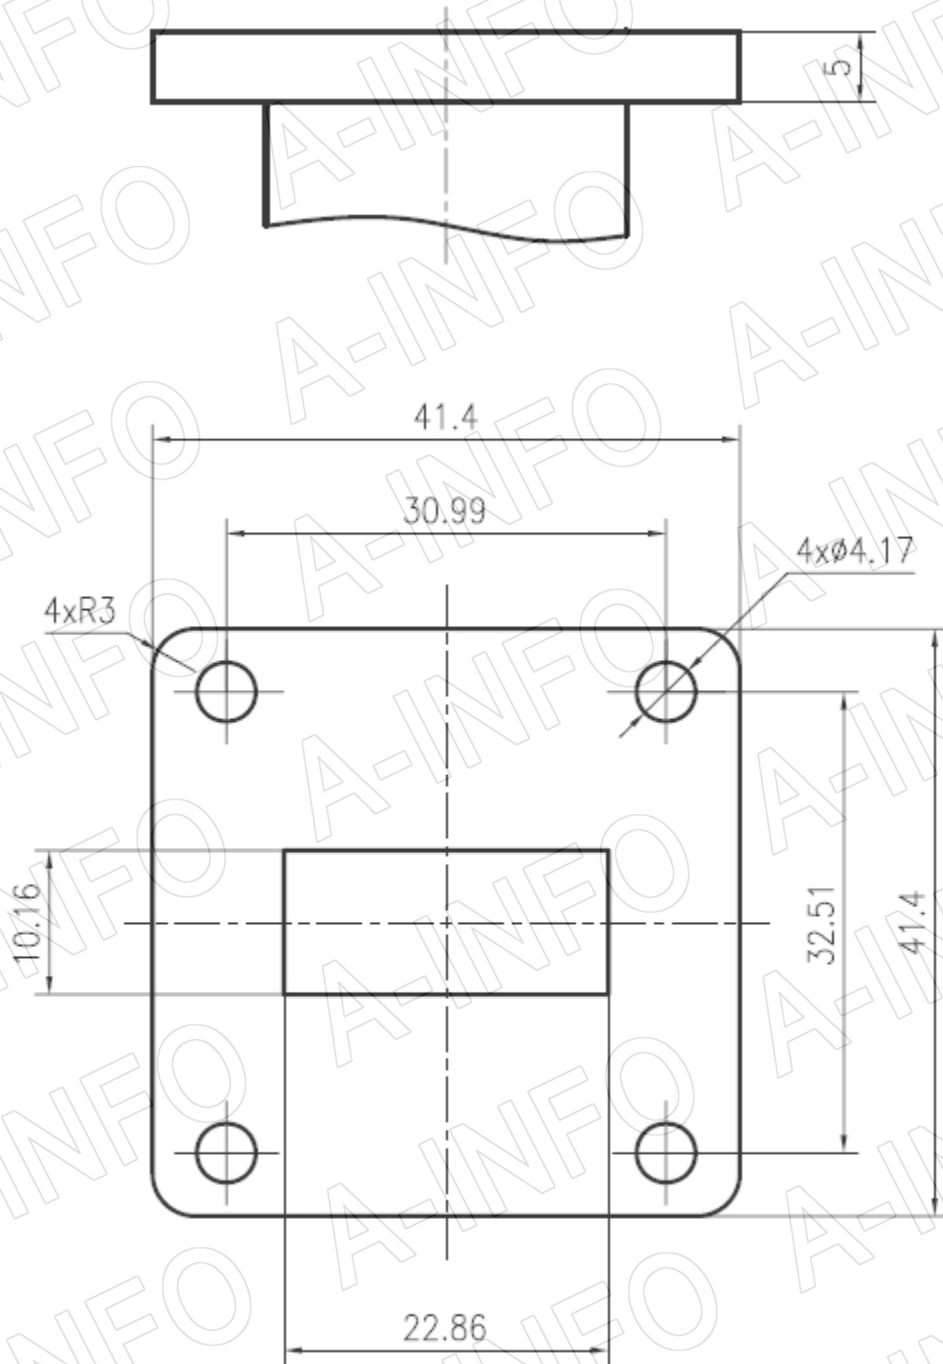

## Technical Specification

Frequency Range(GHz)	8.9 – 11.7
Waveguide	WR90
Gain(dBic)	15 Typ.
Polarization	LHCP
Axial Ratio(dB)	1.5 Typ. ; 3.0 Max.
3dB Beamwidth(deg)	E Plane: 30 Typ.
	H Plane: 30 Typ.
VSWR	A Type: 1.15:1 Typ.
	C Type: 1.30:1 Typ.
Output	A Type: FBP100(UBR100)
	C Type: SMA-Female or N-Female or TNC-Female or 7mm or 3.5mm-Female
Material	Al
Finish	Chemical Conversion Coating, Gray Paint
Size(mm)	A Type: 89.8 x 89.8 x 355
	C Type: 89.8 x 89.8 x 393
Net Weight(Kg)	A Type: 0.76 Around
	C Type: 0.82 Around

## SMA-Female Output (P/N: LB-CH-90-15-L16-C-SF)

For N-Female, TNC-Female, 7mm or 3.5mm-Female output outline drawing, please contact A-INFO.

## SMA-Female Output with Round Mounting Bracket (Option, P/N: LB-CNH-90-10-MB)

For N-Female, TNC-Female, 7mm or 3.5mm-Female output outline drawing, please contact A-INFO.

SMA-Female Output with L Type Mounting Bracket (Option, P/N: LB-CNH-90-10-MBL)

## Flange Drawing (Size: mm)

**FBP100**