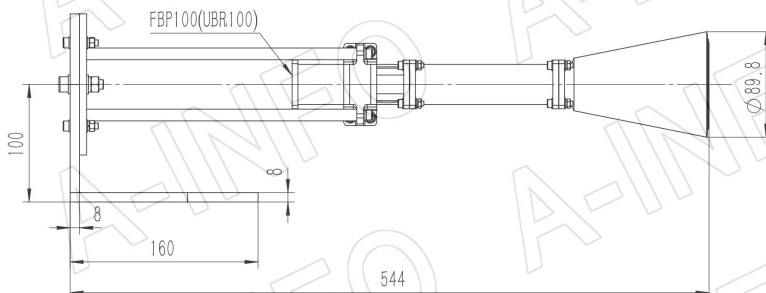

FBP100 Output with L Type Mounting Bracket (Option, P/N: LB-CNH-90-10-MBL)

AINFO Inc.

China(Beijing): Tel: (+86) 10-6266-7326,
China(Chengdu): Tel: (+86) 28-8519-2786,
USA: Tel: (+1) 949-639-9688,

Page 2 of 9

(+86) 10-6266-7327 Fax: (+86) 10-6266-7379
(+86) 28-8519-3044 Fax: (+86) 28-8519-3068
(+1) 949-639-9608 Fax: (+1) 949-639-9670

Website: www.ainfoinc.com
Email: sales@ainfoinc.com