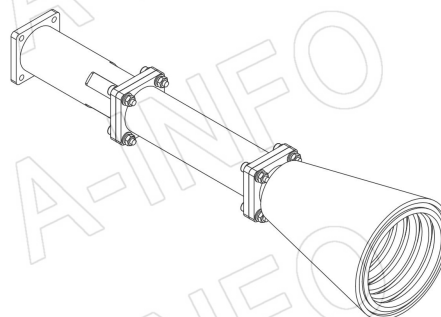

Outline Drawing (Size: mm)

FBP100 Output (P/N: LB-CH-90-15-L16-A)

AINFO Inc.

China(Beijing): Tel: (+86) 10-6266-7326,
China(Chengdu): Tel: (+86) 28-8519-2786,
USA : Tel: (+1) 949-639-9688,

Page 1 of 9

(+86) 10-6266-7327 Fax: (+86) 10-6266-7379
(+86) 28-8519-3044 Fax: (+86) 28-8519-3068
(+1) 949-639-9608 Fax: (+1) 949-639-9670

Website: www.ainfoinc.com
Email: sales@ainfoinc.com