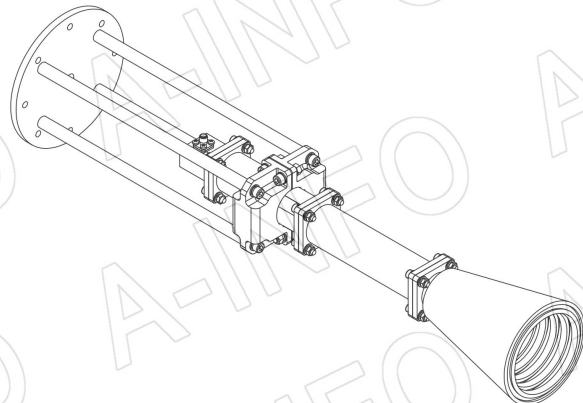

SMA-Female Output with Round Mounting Bracket (Option, P/N: LB-CNH-90-10-MB)

For N-Female, TNC-Female, 7mm or 3.5mm-Female output outline drawing, please contact A-INFO.