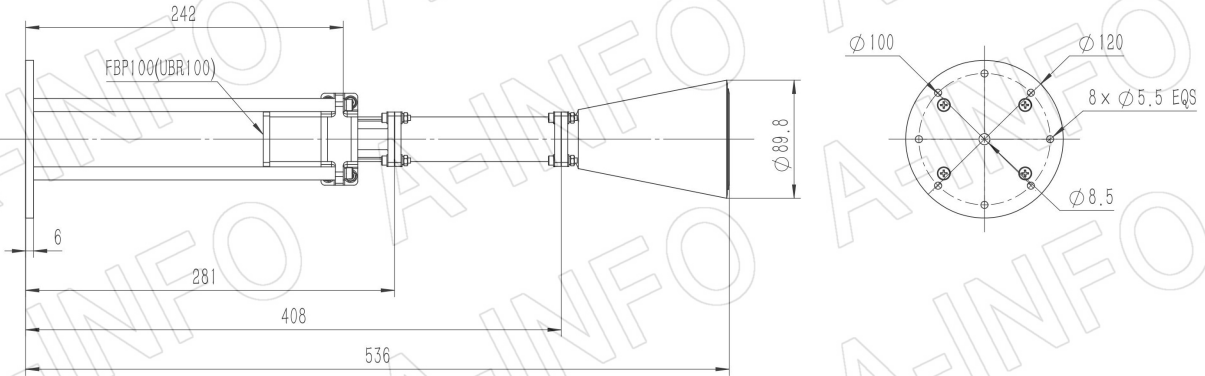

FBP100 Output with Round Mounting Bracket (Option, P/N: LB-CNH-90-10-MB)