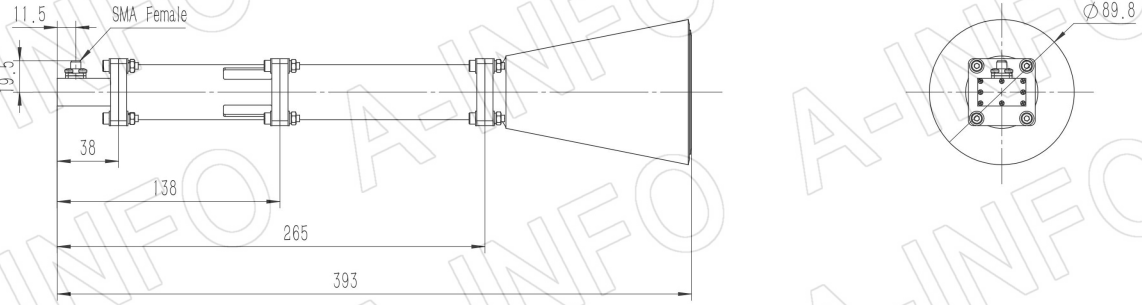

SMA-Female Output (P/N: LB-CH-90-15-L16-C-SF)

For N-Female, TNC-Female, 7mm or 3.5mm-Female output outline drawing, please contact A-INFO.