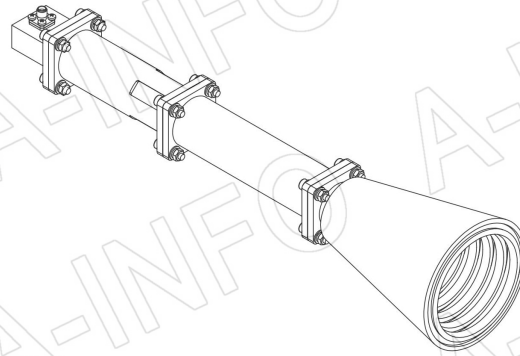

SMA-Female Output (P/N: LB-CH-90-15-L16-C-SF)

For N-Female, TNC-Female, 7mm or 3.5mm-Female output outline drawing, please contact A-INFO.