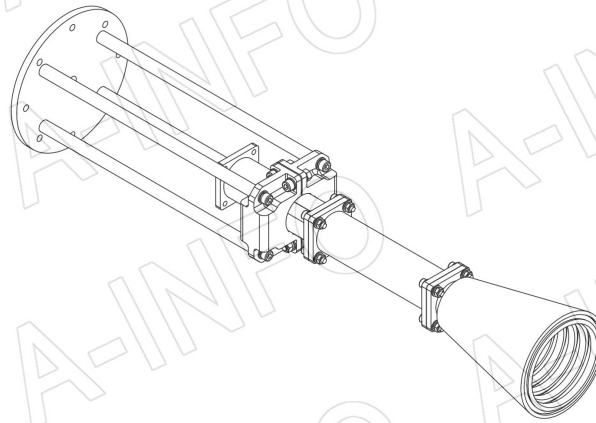

FBP100 Output with Round Mounting Bracket (Option, P/N: LB-CNH-90-10-MB)