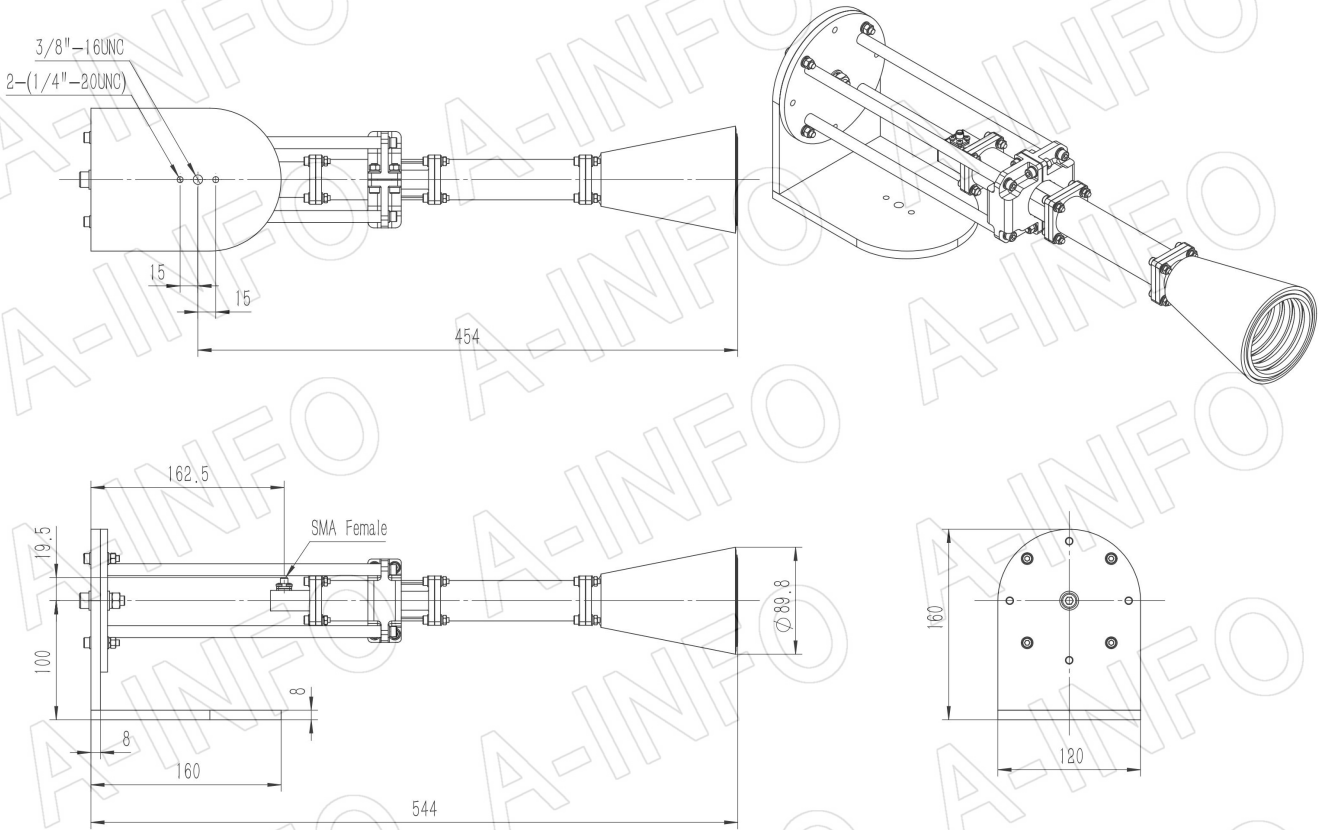

SMA-Female Output with L Type Mounting Bracket (Option, P/N: LB-CNH-90-10-MBL)

For N-Female, TNC-Female, 7mm or 3.5mm-Female output outline drawing, please contact A-INFO.