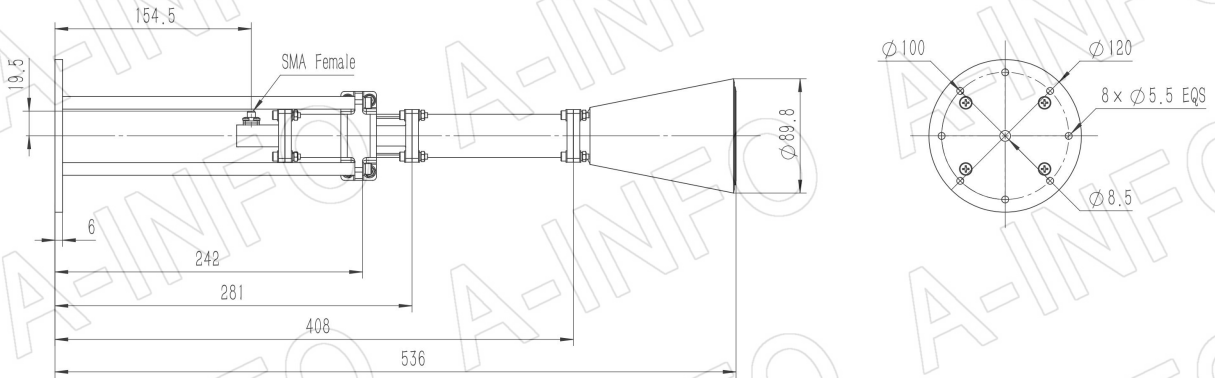

SMA-Female Output with Round Mounting Bracket (Option, P/N: LB-CNH-90-10-MB)

For N-Female, TNC-Female, 7mm or 3.5mm-Female output outline drawing, please contact A-INFO.