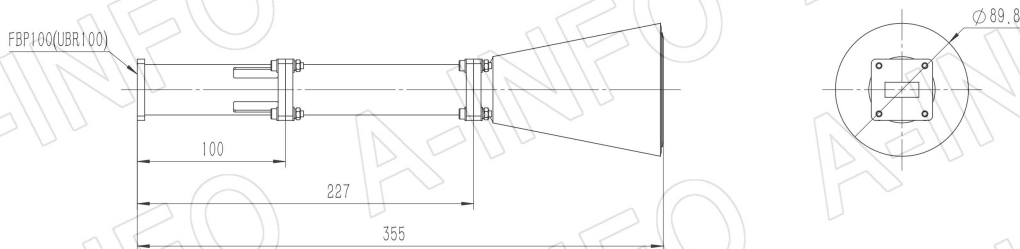

Outline Drawing (Size: mm)

FBP100 Output (P/N: LB-CH-90-15-L16-A)

AINFO Inc.

China(Beijing): Tel: (+86) 10-6266-7326,
China(Chengdu): Tel: (+86) 28-8519-2786,
USA : Tel: (+1) 949-639-9688,

Page 1 of 9

(+86) 10-6266-7327 Fax: (+86) 10-6266-7379
(+86) 28-8519-3044 Fax: (+86) 28-8519-3068
(+1) 949-639-9608 Fax: (+1) 949-639-9670

Website: www.ainfoinc.com
Email: sales@ainfoinc.com