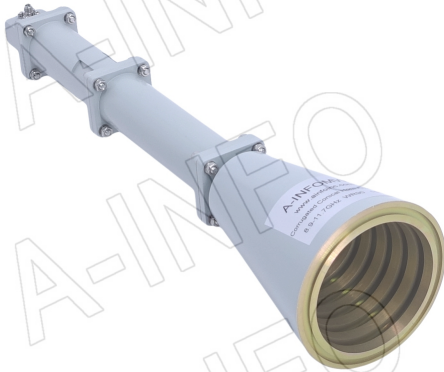

## Technical Specification

Frequency Range(GHz)	8.9 – 11.7
Waveguide	WR90
Gain(dBic)	15 Typ.
Polarization	LHCP
Axial Ratio(dB)	1.5 Typ. ; 3.0 Max.
3dB Beamwidth(deg)	E Plane: 30 Typ.
	H Plane: 30 Typ.
VSWR	A Type: 1.15:1 Typ.
	C Type: 1.30:1 Typ.
Output	A Type: FBP100(UBR100)
	C Type: SMA-Female or N-Female or TNC-Female or 7mm or 3.5mm-Female
Material	Al
Finish	Chemical Conversion Coating, Gray Paint
Size(mm)	A Type: 89.8 x 89.8 x 355
	C Type: 89.8 x 89.8 x 393
Net Weight(Kg)	A Type: 0.76 Around
	C Type: 0.82 Around