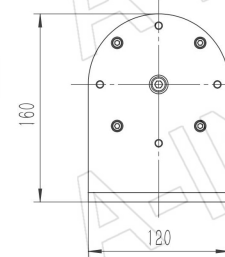

FBP100 Output with L Type Mounting Bracket (Option, P/N: LB-CNH-90-10-MBL)

AINFO Inc.

China(Beijing): Tel: (+86) 10-6266-7326,
China(Chengdu): Tel: (+86) 28-8519-2786,
USA: Tel: (+1) 949-639-9688,

Page 2 of 9

(+86) 10-6266-7327 Fax: (+86) 10-6266-7379
(+86) 28-8519-3044 Fax: (+86) 28-8519-3068
(+1) 949-639-9608 Fax: (+1) 949-639-9670

Website: www.ainfoinc.com
Email: sales@ainfoinc.com