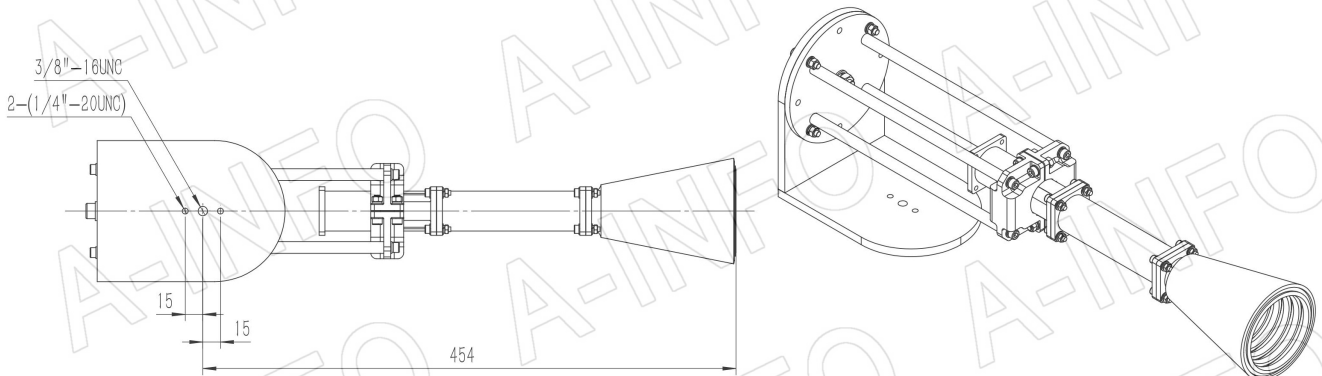

FBP100 Output with L Type Mounting Bracket (Option, P/N: LB-CNH-90-10-MBL)

AINFO Inc.

China(Beijing): Tel: (+86) 10-6266-7326,
China(Chengdu): Tel: (+86) 28-8519-2786,
USA: Tel: (+1) 949-639-9688,

Page 2 of 9

(+86) 10-6266-7327 Fax: (+86) 10-6266-7379
(+86) 28-8519-3044 Fax: (+86) 28-8519-3068
(+1) 949-639-9608 Fax: (+1) 949-639-9670

Website: www.ainfoinc.com
Email: sales@ainfoinc.com